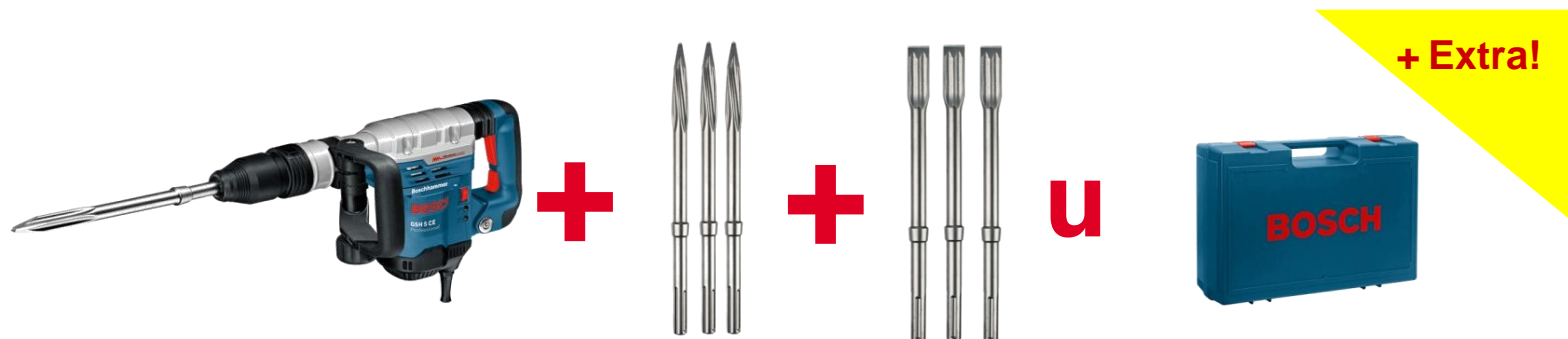

*GSH 5 CE Professional + set 3kom RTec Speed špiceva + set 3kom RTec Sharp sekača u koferu

Kataloški broj	EAN-Code	Opis	VP cena RSD
0611321005	3165140 613149	GSH 5 CE Professional + set 3kom RTec Speed špiceva + set 3kom RTec Sharp sekača u koferu	57.172,00

Akcija važi: 1 August – 30 Novembar 2011 ili do kraja zaliha

*Leaflet promotion

BOSCH